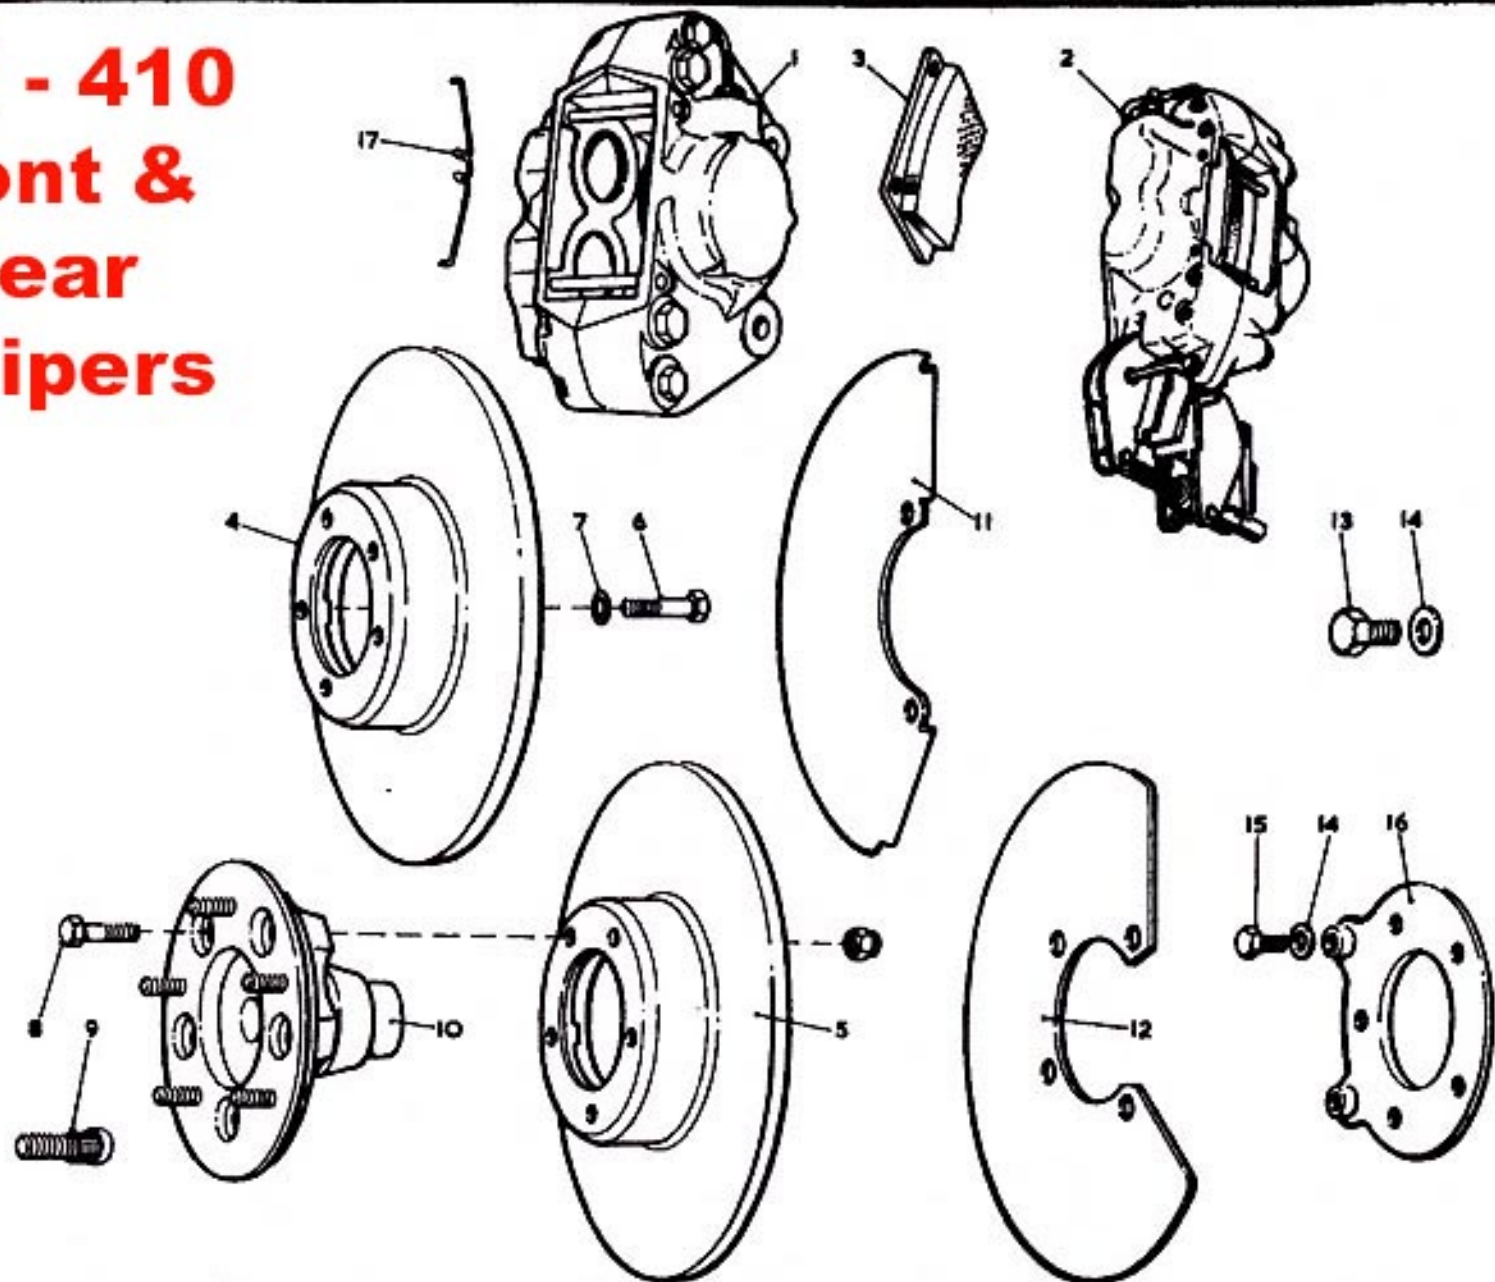

409 - 410 Front & Rear Calipers

**FRONT AND REAR DISC BRAKES
TYPES 409 AND 410**

Part No.	Item	Description	No. off per car
409-1-23065	1	Front Caliper Assembly—L.H. Girling 64032175	1
409-1-23066	—	Front Caliper Assembly—R.H. Girling 64032176	1
909-1-23070	—	Front Damper Shim—Inner Girling 64327360	2
909-1-23071	—	Front Damper Shim—Outer Girling 64327361	2
Girling SP 2511/2	—	Front Brake Seal Kit	1
Girling 64325809	—	Piston—Outer—Front	2
Girling 64325438	—	Piston—Inner—Front	4
Girling 64325022	—	Pad Retaining Pin	8
Girling 64325009	—	Pin Retaining Clip	8
Girling 64470444	—	Bleed Screw	4
Girling 363400	—	Dust Cap—Bleed Screw	4
409-1-30033	2	Rear Caliper Assembly complete with Handbrake Assembly—L.H. Girling 64032764	1
409-1-30034	—	Rear Caliper Assembly complete with Handbrake Assembly—R.H. Girling 64032765	1
Girling 64325754	—	Return Spring—Handbrake Pad	2
Girling 64326241	—	Pad Return Spring—Handbrake	2
909-1-30029	—	Anti-Twitter Spring Girling 64326649	4
909-1-30030	—	Anti-Twitter Spring Washer Girling 64326650	8
Girling 64474901	—	Bridge Pipe—Rear L.H.	1
Girling 64474902	—	Bridge Pipe—Rear R.H.	1

**FRONT AND REAR DISC BRAKES
TYPES 409 AND 410**

Part No.	Item	Description	No. off per car
410-1-30011	16	Rear Adaptor Plate	2
910-1-23053	17	Anti-Rattle Spring—Front Disc Girling 64326655	2