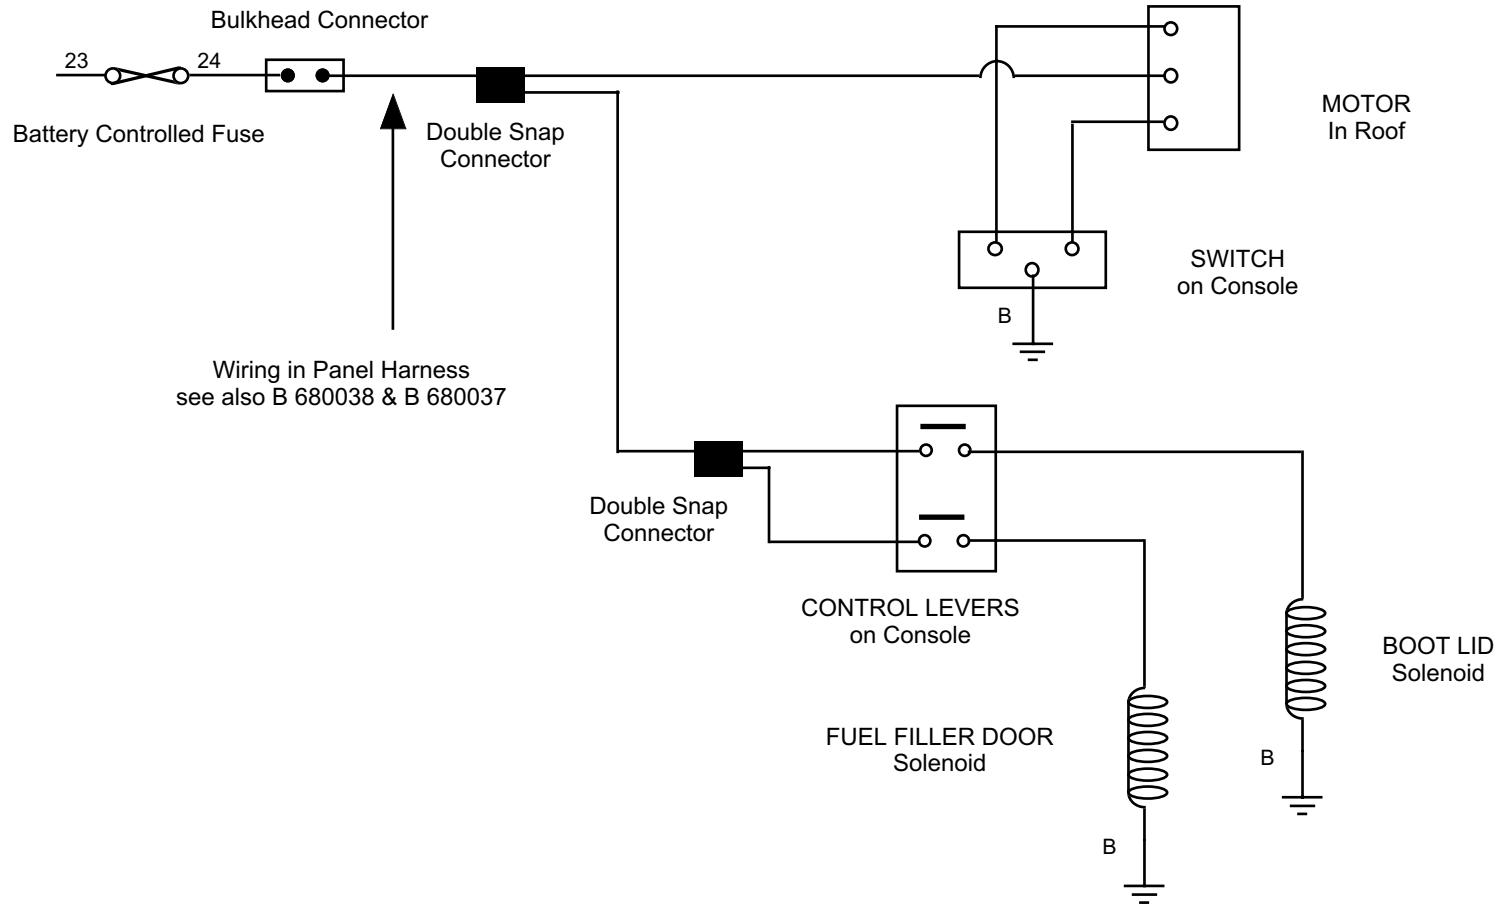

Cable Colour Code	
B	Black
U	Blue
N	Brown
G	Green
K	Pink
P	Purple
O	Orange
R	Red
S	Slate (Grey)
V	Violet
W	White
Y	Yellow
Modifiers	
D	Dark
L	Light
M	Medium

**Wiring Diagram for BRISTOL 603
 Boot Lid, Fuel Filler Door and Sunshine Roof
 (Motorised Aerial moved to My B 680041)**