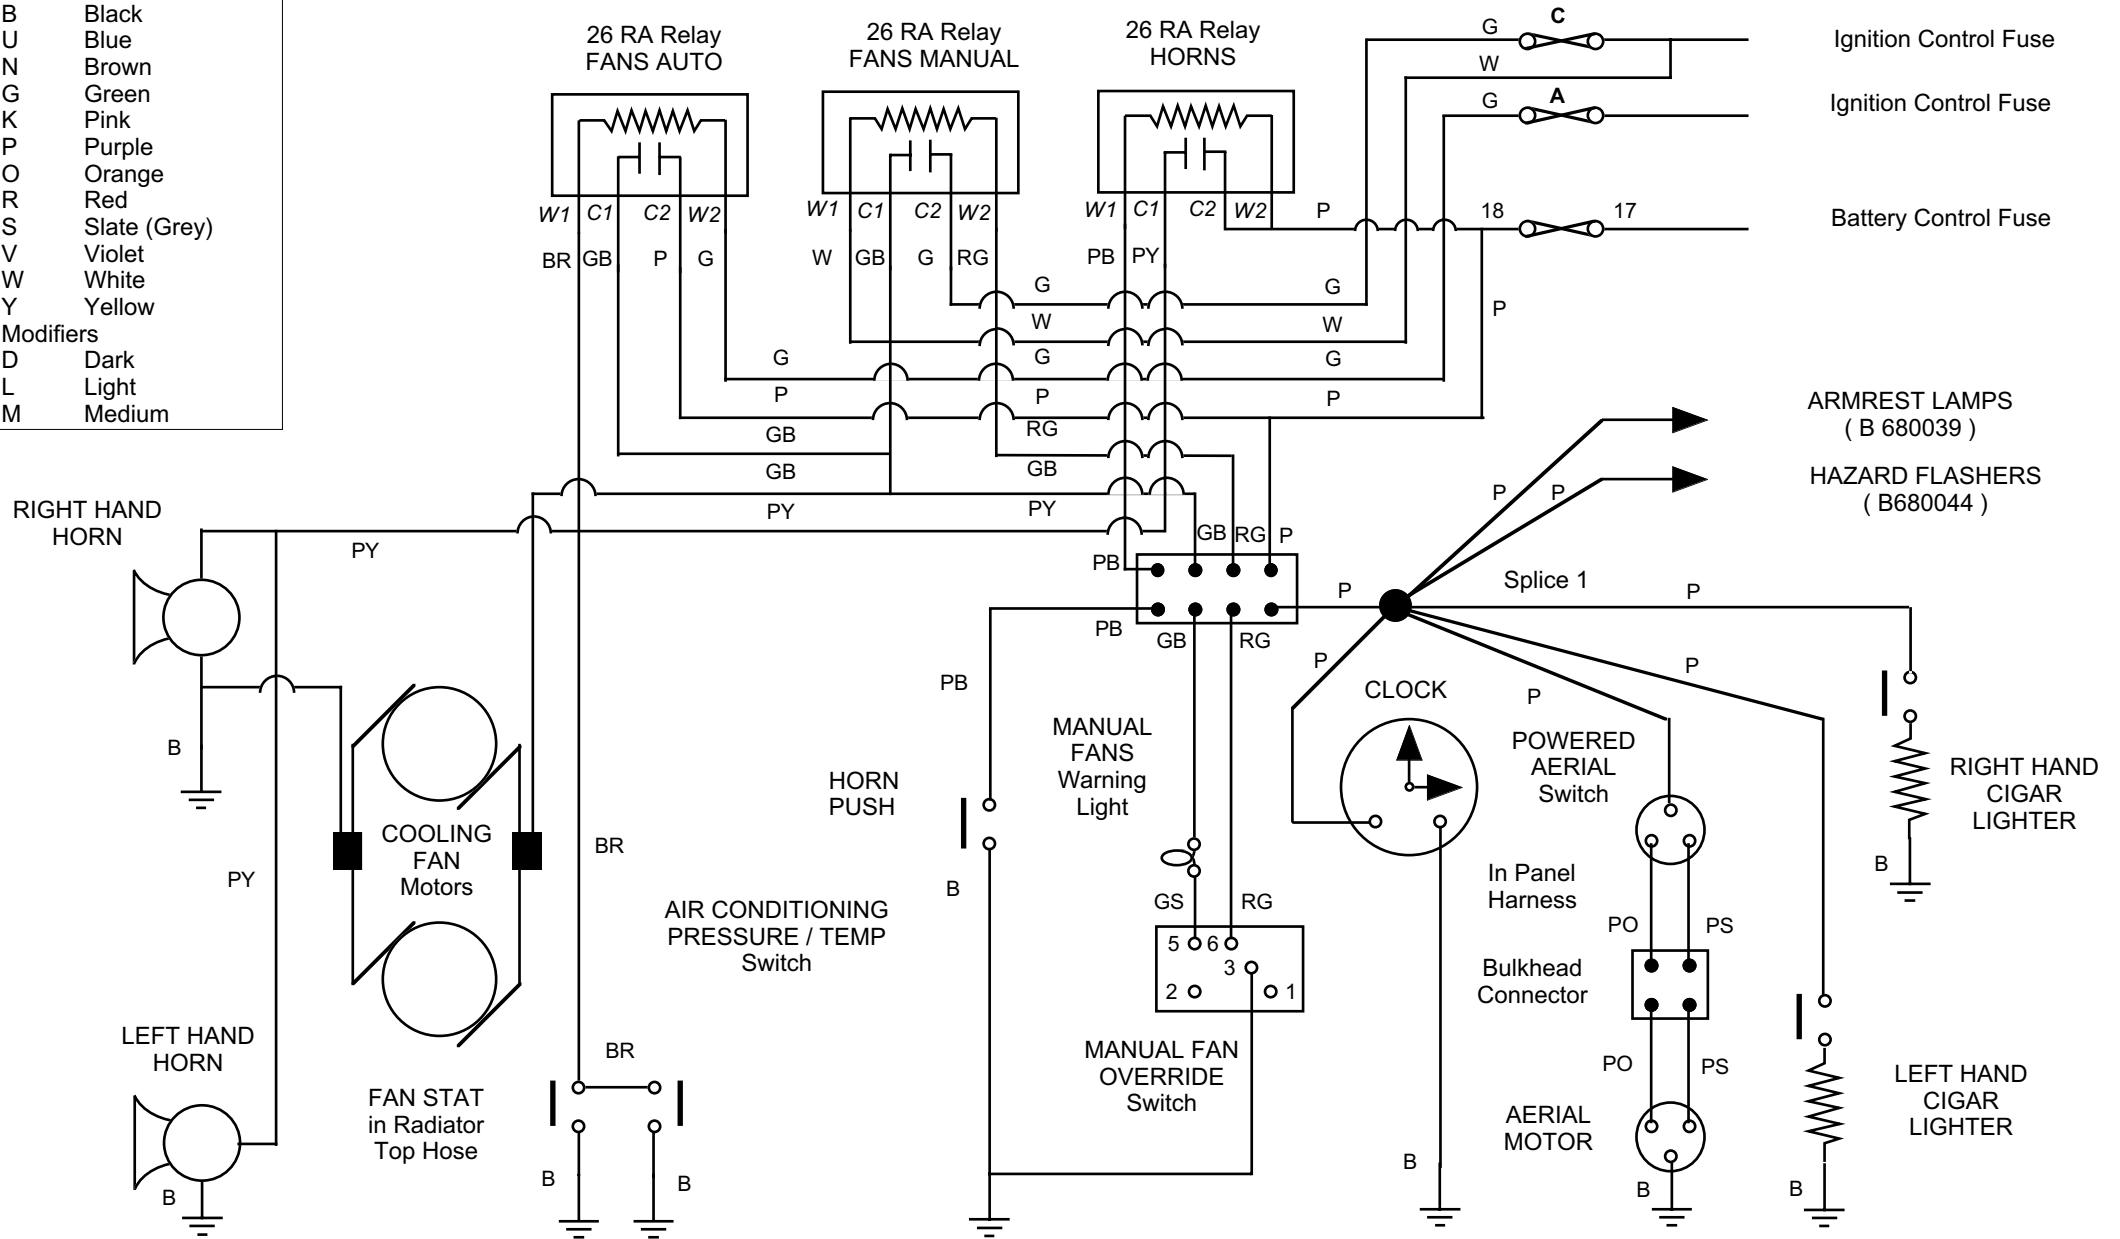

Cable Colour Code	
B	Black
U	Blue
N	Brown
G	Green
K	Pink
P	Purple
O	Orange
R	Red
S	Slate (Grey)
V	Violet
W	White
Y	Yellow
Modifiers	
D	Dark
L	Light
M	Medium

C.R.Foster  
27/09/99

## Wiring Diagram for BRISTOL 603 Cooling Fans, Horn, Clock, Cigar Lighters and Motorised Aerial

Data from Bristol Cars  
**B 680041**