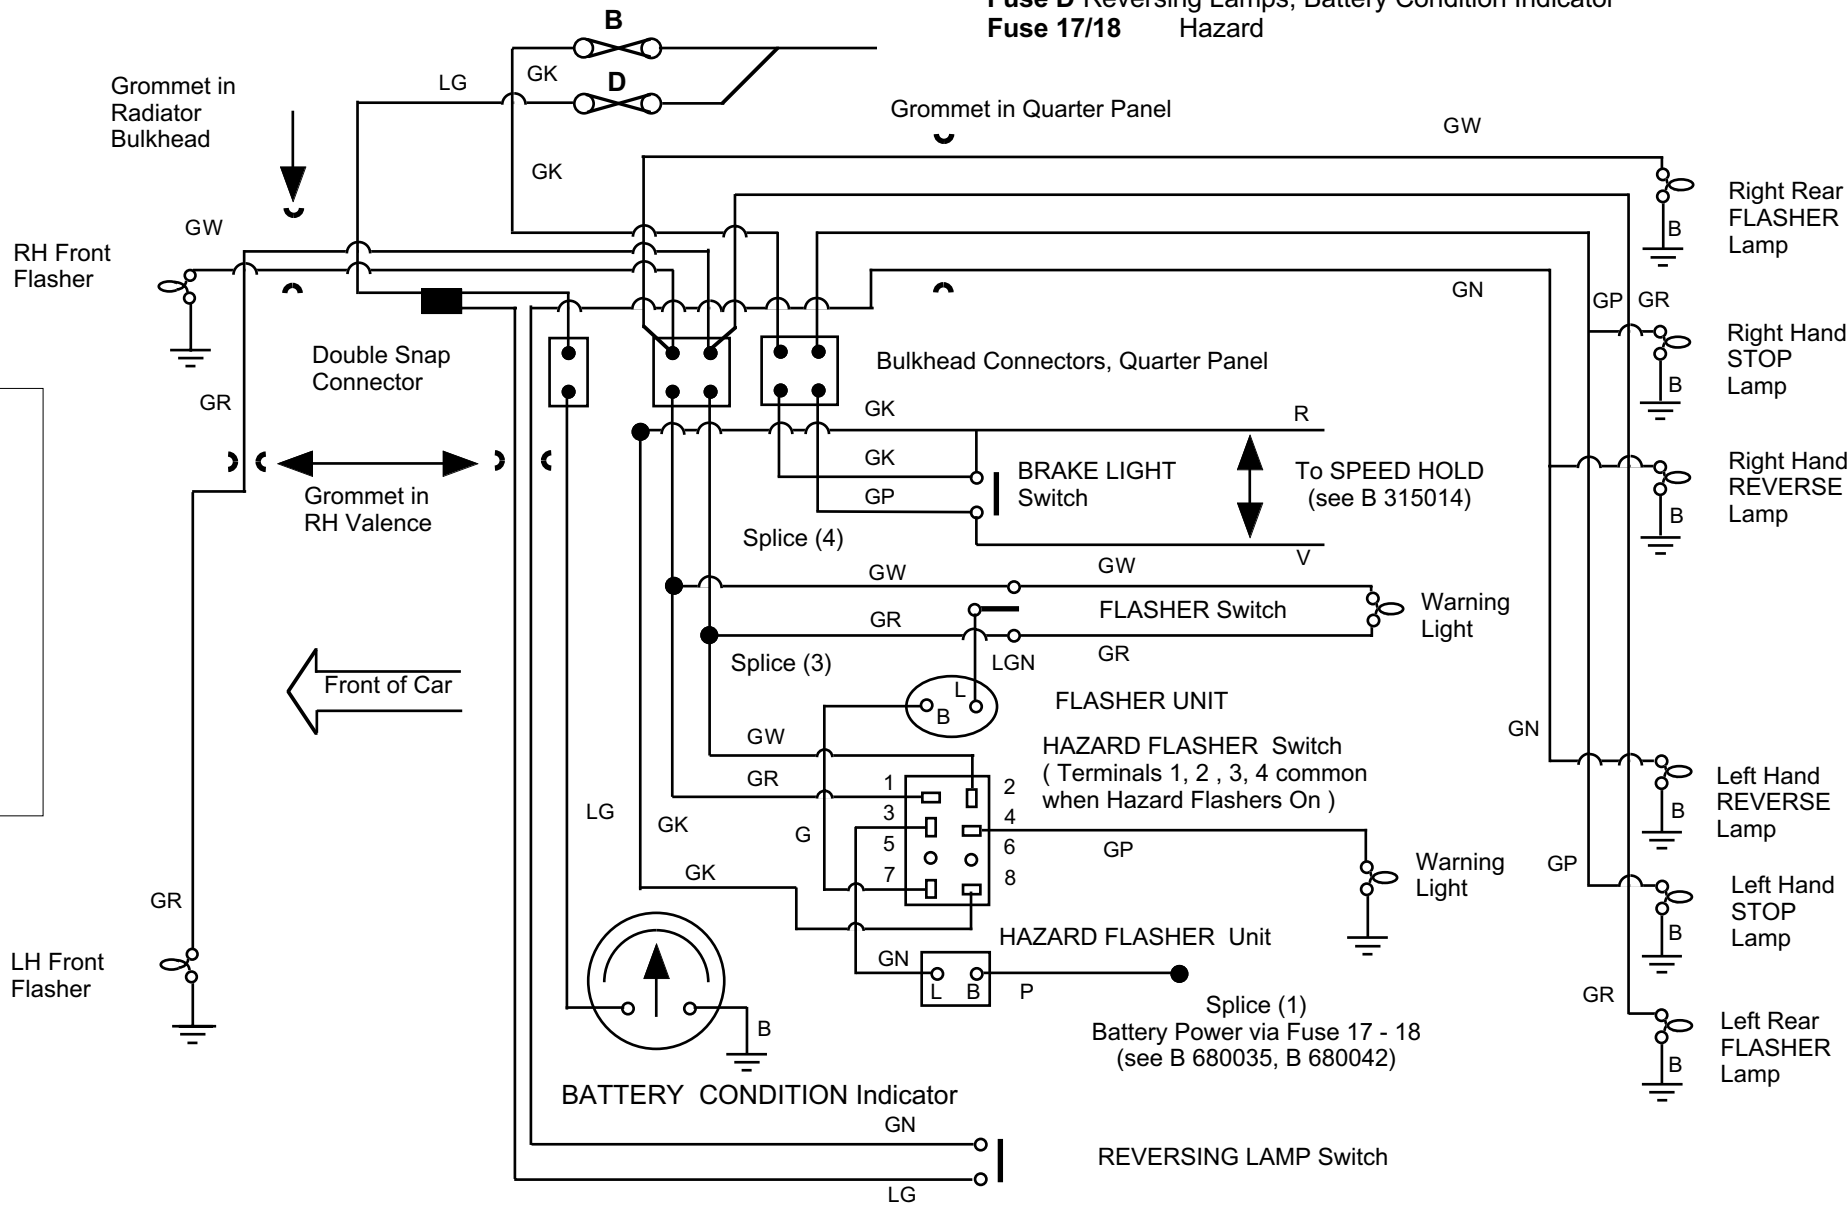

Ignition Controlled Fuse Box on Fuse Panel

**Fuse B** Stop Lamps, Direction Indicator  
**Fuse D** Reversing Lamps, Battery Condition Indicator  
**Fuse 17/18** Hazard

Cable Colour Code	
B	Black
U	Blue
N	Brown
G	Green
K	Pink
P	Purple
O	Orange
R	Red
S	Slate (Grey)
W	White
Y	Yellow
Modifiers	
D	Dark
L	Light
M	Medium

### Wiring Diagram for BRISTOL 603 Flasher, Hazard, Stop & Reversing Lamps, Battery Condition Indicator

Data from Bristol Cars  
**B 680044**