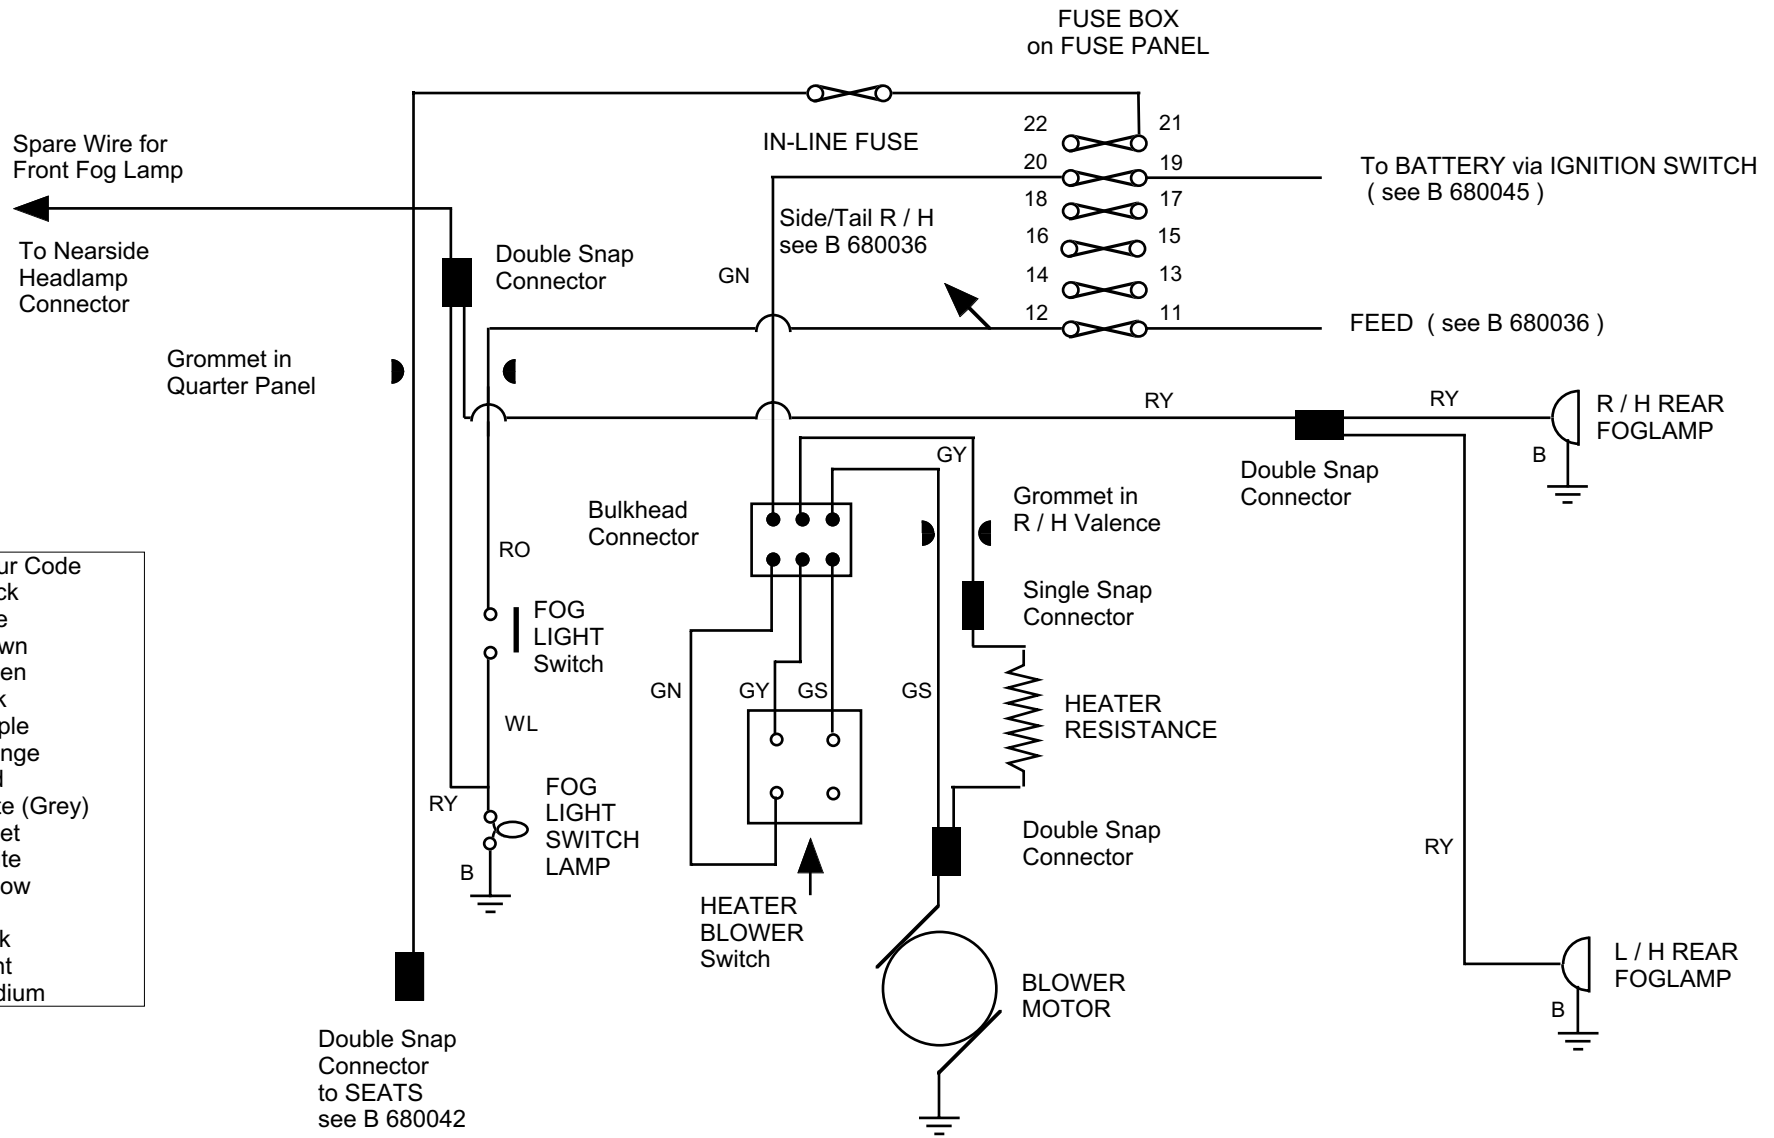

Cable Colour Code	
B	Black
U	Blue
N	Brown
G	Green
K	Pink
P	Purple
O	Orange
R	Red
S	Slate (Grey)
V	Violet
W	White
Y	Yellow
Modifiers	
D	Dark
L	Light
M	Medium

**Wiring Diagram for BRISTOL 603  
Fog Lights & Heater**