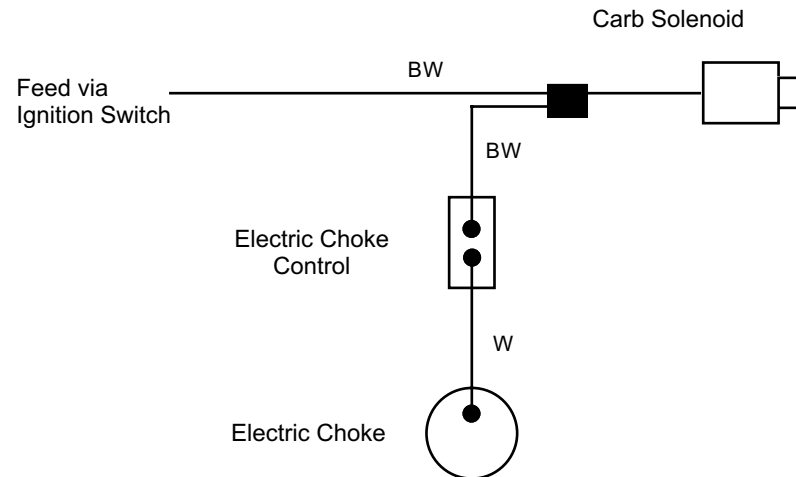

Electrically Operated Oil Pressure Unit
(where fitted, some 411 cars)

Carb Solenoid (Carter Thermoquad)
some 411, - 412 & 603

Electric Choke Unit (where fitted)
some 411- 412 & 603

Cable Colour Code	
B	Black
U	Blue
N	Brown
G	Green
K	Pink
P	Purple
O	Orange
R	Red
S	Slate (Grey)
W	White
Y	Yellow
Modifiers	
D	Dark
L	Light
M	Medium