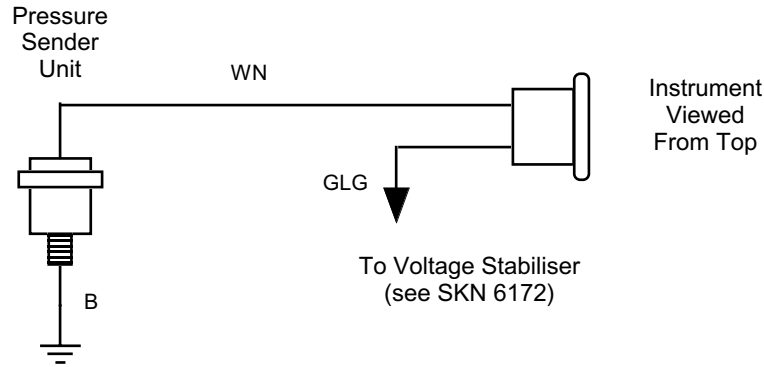

Electrically Operated Oil Pressure Unit
(where fitted, some 411 cars)

Carb Solenoid (Carter Thermoquad)
some 411, - 412 & 603

Electric Choke Unit (where fitted)
some 411- 412 & 603

Cable Colour Code	
B	Black
U	Blue
N	Brown
G	Green
K	Pink
P	Purple
O	Orange
R	Red
S	Slate (Grey)
W	White
Y	Yellow
Modifiers	
D	Dark
L	Light
M	Medium