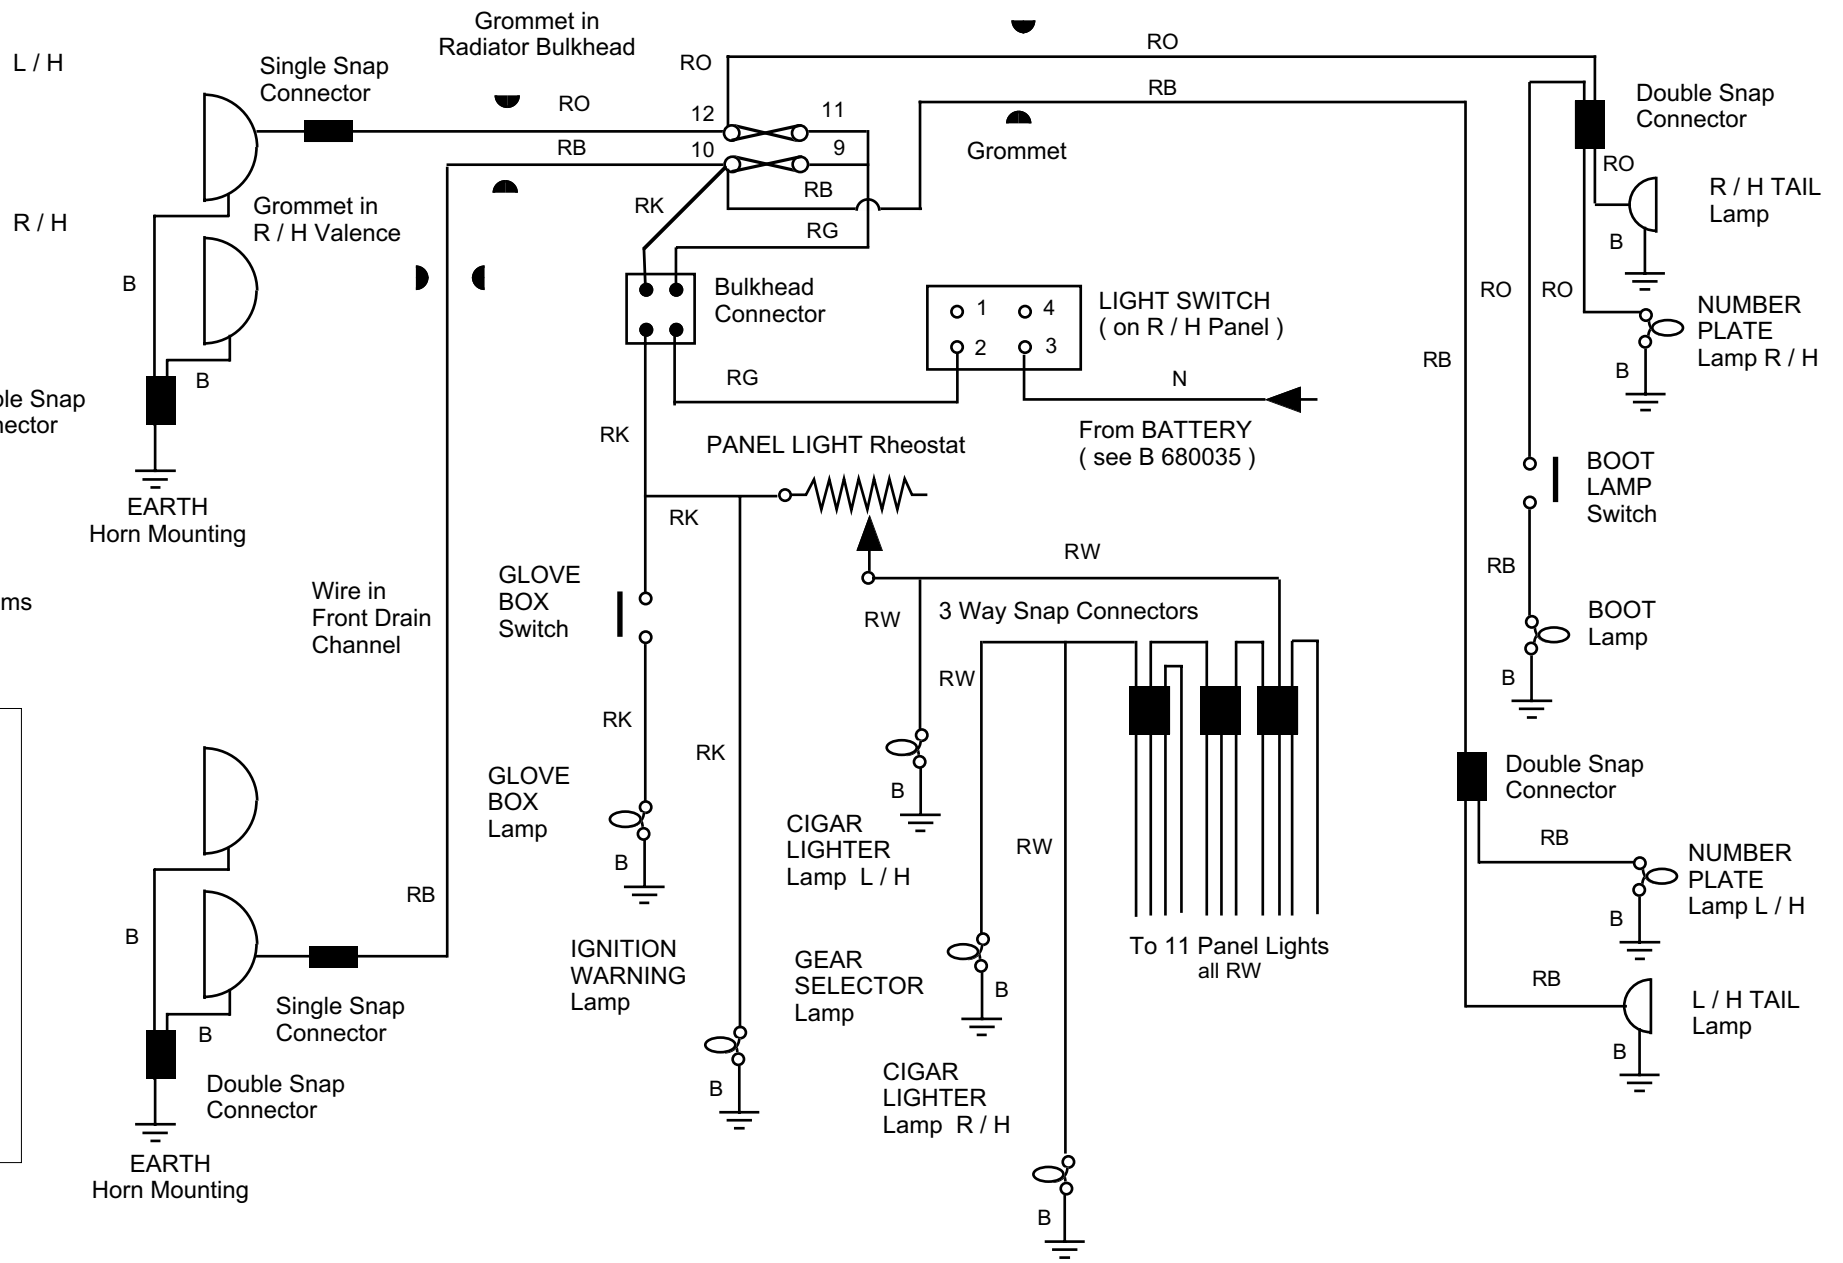

FUSE ASSIGNMENTS
 FUSE 9 - 10
 Side & Tail Lights L / H
 Number Plate Lights
 Ignition Warning Light
 Glove Box Lamp
 Panel Lights
 FUSE 11 - 12
 Side & Tail Lights R / H
 Number Plate Lights
 Boot Lamp
 Rear Fog Lamps
 (see B 680037)

See B 680035 for
 Main and Dipped Beams

Cable Colour Code	
B	Black
U	Blue
N	Brown
G	Green
K	Pink
P	Purple
O	Orange
R	Red
S	Slate (Grey)
V	Violet
W	White
Y	Yellow
Modifiers	
D	Dark
L	Light
M	Medium

Wiring Diagram for BRISTOL 603 Side, Tail & Number Plate Lights, Ignition Warning Light, Instrument Panel, Boot & Glove Box Lamps