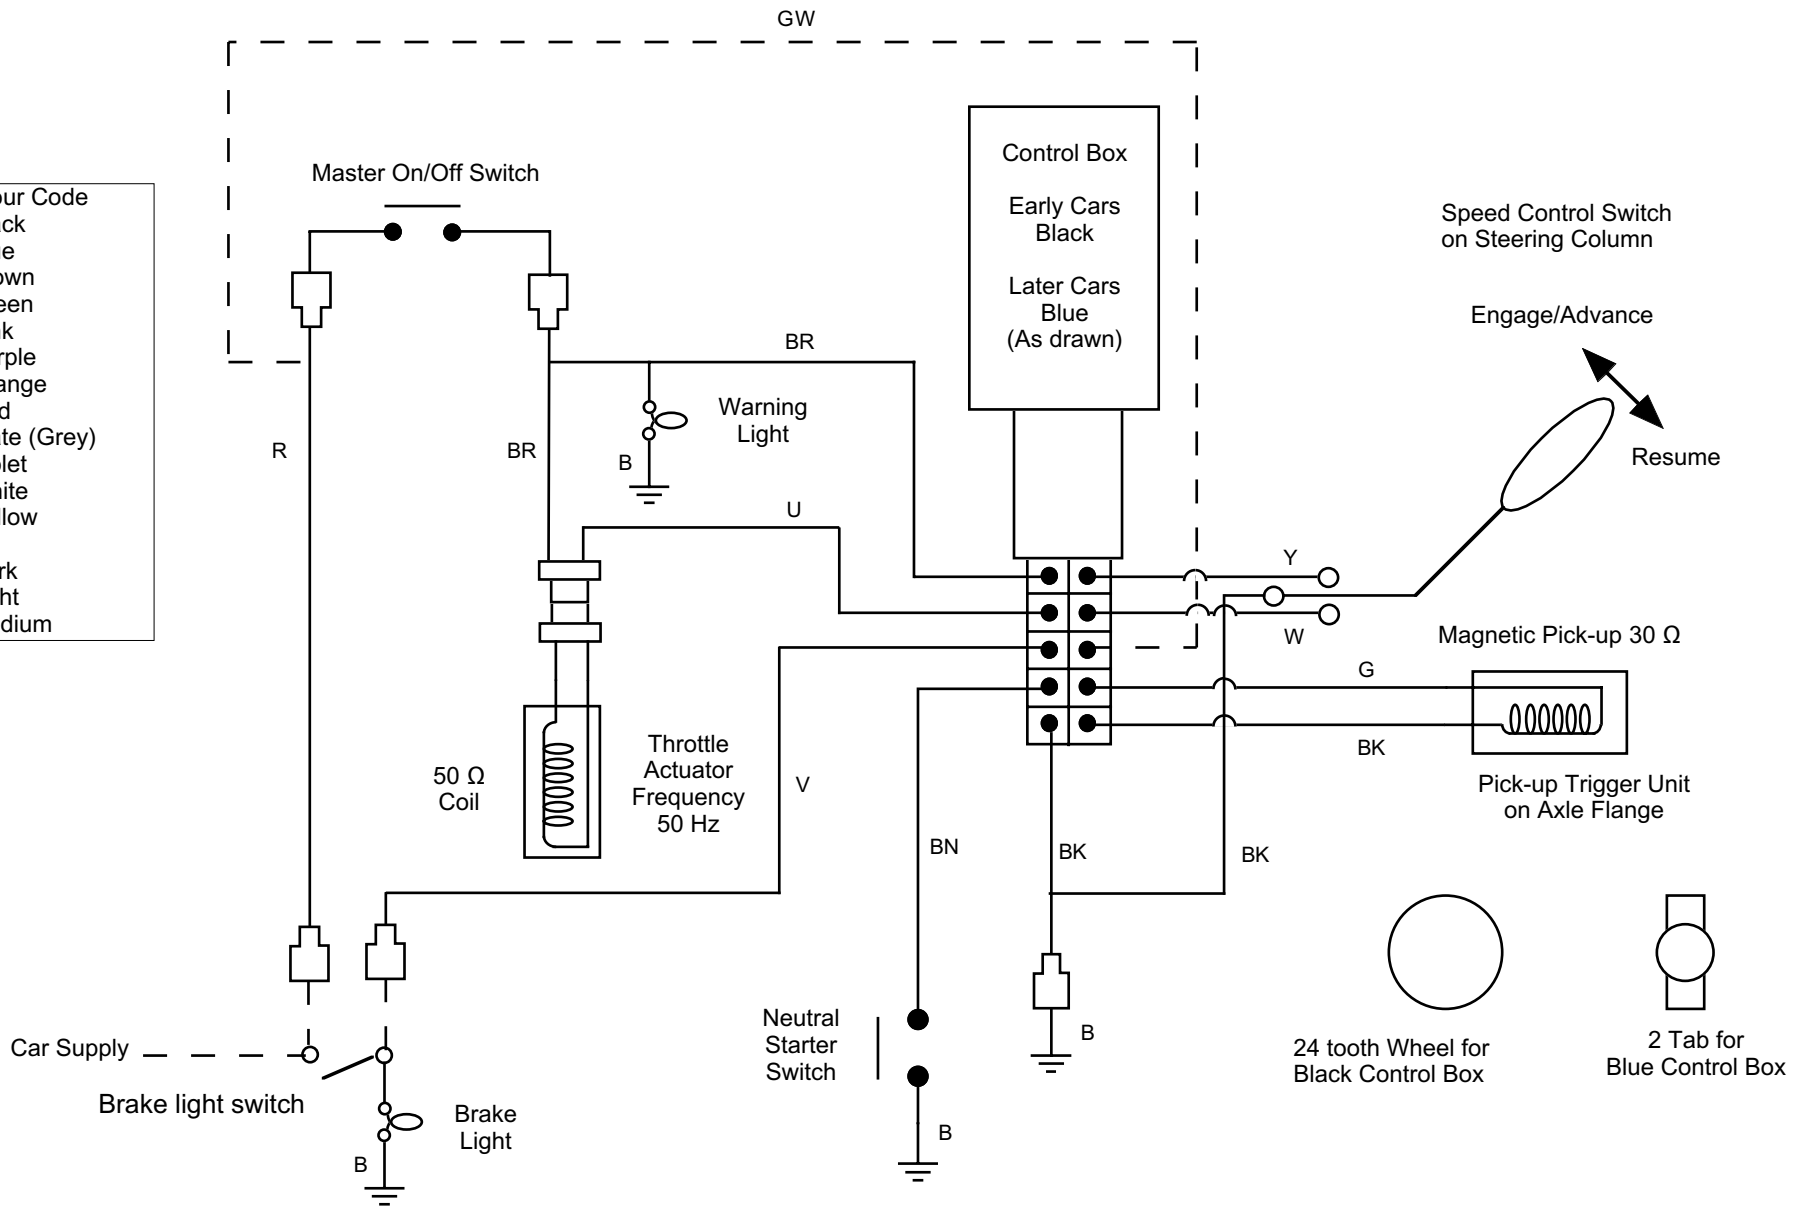

Cable Colour Code	
B	Black
U	Blue
N	Brown
G	Green
K	Pink
P	Purple
O	Orange
R	Red
S	Slate (Grey)
V	Violet
W	White
Y	Yellow
Modifiers	
D	Dark
L	Light
M	Medium

Wiring Diagram for BRISTOL 411, 412 & 603 Speed Control